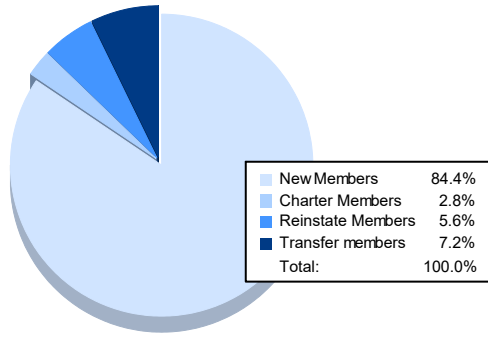

Year	New Clubs	Dropped Clubs	Gain/ Loss Clubs	New Members	Charter Members	Reinstate Members	Transfer Members	Total Member Added	Total Members Dropped	Gain/ Loss Members
2016-2017	1	0	1	161	35	6	16	218	171	47
2017-2018	3	0	3	222	111	7	13	353	232	121
2018-2019	2	0	2	182	61	5	8	256	238	18
2019-2020	1	0	1	144	32	8	11	195	299	-104
2020-2021	0	2	-2	152	5	10	13	180	227	-47
<b>Average</b>	<b>1</b>	<b>0</b>	<b>1</b>	<b>172</b>	<b>49</b>	<b>7</b>	<b>12</b>	<b>240</b>	<b>233</b>	<b>7</b>

### Membership Composition June 2021 Cumulative